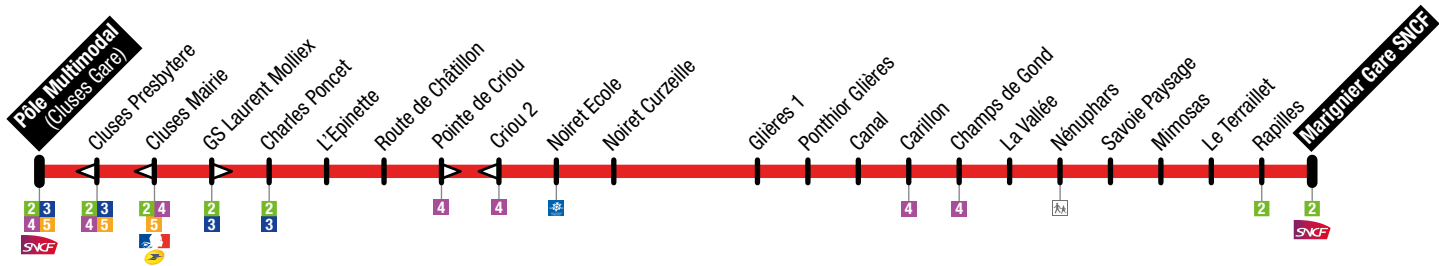

Pôle Multimodal (Cluses Gare)
→ Marignier Gare SNCF

Cluses Pôle Multimodal	10:00	12:20	15:45	17:15	18:15
GS Laurent Mollieux	10:00	12:20	15:45	17:15	18:15
Charles Poncet	10:01	12:21	15:46	17:16	18:16
L'Épinette	10:02	12:22	15:47	17:17	18:17
Route de Châtillon	10:03	12:23	15:48	17:18	18:18
Pointe de Criou	10:04	12:24	15:49	17:19	18:19
Noiret Ecole	10:06	12:26	15:51	17:21	18:21
Noiret Curzeille	10:07	12:27	15:52	17:22	18:22
Glières 1	10:09	12:29	15:54	17:24	18:24
Ponthior Glières	10:11	12:31	15:56	17:26	18:26
Canal	10:12	12:32	15:57	17:27	18:27
Carillon	10:13	12:33	15:58	17:28	18:28
Champs de Gond	10:14	12:34	15:59	17:29	18:29
La Vallée	10:15	12:35	16:00	17:30	18:30
Nénuphars	10:16	12:36	16:01	17:31	18:31
Savoie Paysage	10:17	12:37	16:02	17:32	18:32
Mimosas	10:19	12:39	16:04	17:34	18:34
Le Terraillet	10:20	12:40	16:05	17:35	18:35
Rapilles	10:23	12:43	16:08	17:38	18:38
Marignier Gare SNCF	10:25	12:45	16:10	17:40	18:40

Marignier Gare SNCF
→ Pôle Multimodal (Cluses Gare)

Marignier Gare SNCF	9:30	13:10	15:15	16:45	17:45
Rapilles	9:32	13:12	15:17	16:47	17:47
Le Terraillet	9:35	13:15	15:20	16:50	17:50
Mimosas	9:36	13:16	15:21	16:51	17:51
Savoie Paysage	9:37	13:17	15:22	16:52	17:52
Nénuphars	9:38	13:18	15:23	16:53	17:53
La Vallée	9:39	13:19	15:24	16:54	17:54
Champs de Gond	9:40	13:20	15:25	16:55	17:55
Carillon	9:41	13:21	15:26	16:56	17:56
Canal	9:42	13:22	15:27	16:57	17:57
Ponthior Glières	9:43	13:23	15:28	16:58	17:58
Glières 1	9:46	13:26	15:31	17:01	18:01
Noiret Curzeille	9:48	13:28	15:33	17:03	18:03
Noiret Ecole	9:49	13:29	15:34	17:04	18:04
Criou 2	9:50	13:30	15:35	17:05	18:05
Route de Châtillon	9:52	13:32	15:37	17:07	18:07
L'Épinette	9:53	13:33	15:38	17:08	18:08
Charles Poncet	9:54	13:34	15:39	17:09	18:09
Cluses Mairie	9:55	13:35	15:40	17:10	18:10
Cluses Presbytère	9:55	13:35	15:40	17:10	18:10
Cluses Pôle Multimodal	9:56	13:36	15:41	17:11	18:11